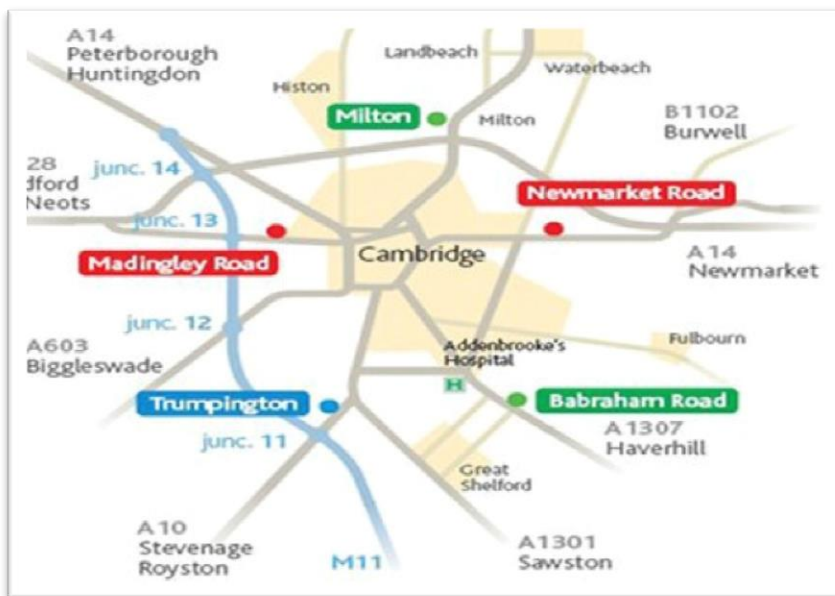

Centennial hotel 22 minutes' walk from St Catharine's college (on bus route)

<http://www.centennialhotel.co.uk/>

Approximate price: £85 - £135

Travel Suggestions

Cambridge

Park & Ride Options

All Park & Ride buses stop within the centre of Cambridge, with the city centre stops all being within 10-15 minutes' walk to St Catharine's College.

Milton <http://cambridgeparkandride.info/milton.shtml>

Madingley Road <http://cambridgeparkandride.info/madingleyroad.shtml>

Trumpington <http://cambridgeparkandride.info/trumpington.shtml>

Babraham Road <http://cambridgeparkandride.info/babrahamroad.shtml>